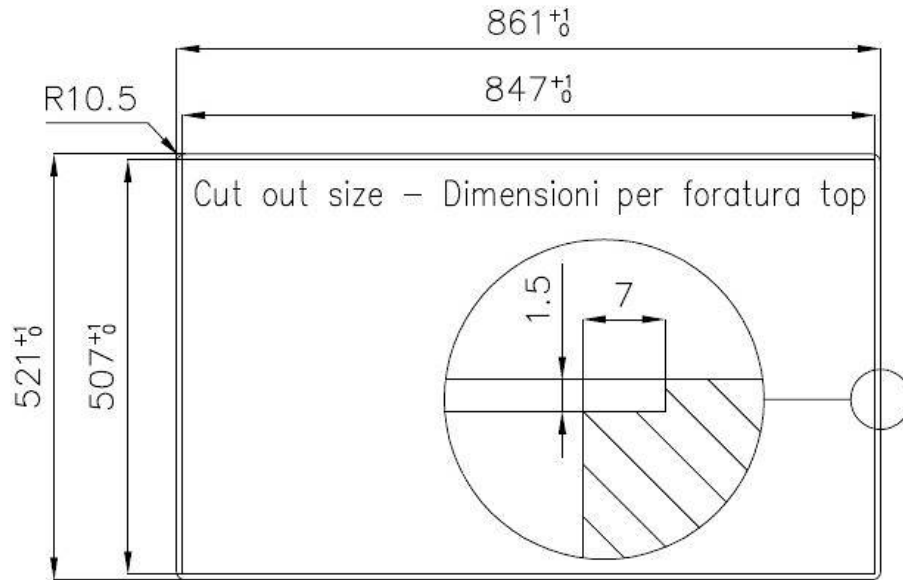

Lavello serie Master cod. 1250/05*

FT