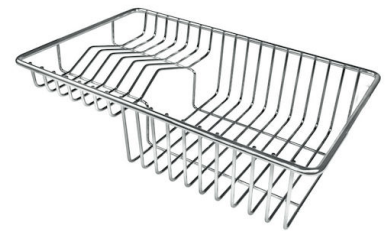

## OPTIONAL ACCESSORIES

**Cestello inox**  
8612 000

**Glass chopping board**  
8631 300

**HPDE Chopping board**  
8657 001

**HPDE Twin chopping board**  
8644 101

**Stainless steel plate rack**  
8100 154

**Stainless steel plate rack**  
8100 303  
\* only in combination with the accessory  
8644 101

**Stainless steel plate rack**  
8100 201

**White bowl**  
8153 100

**Graters kit with ring-holder and food collection tray**  
8159 101  
\* only in combination with the accessory  
8644 101