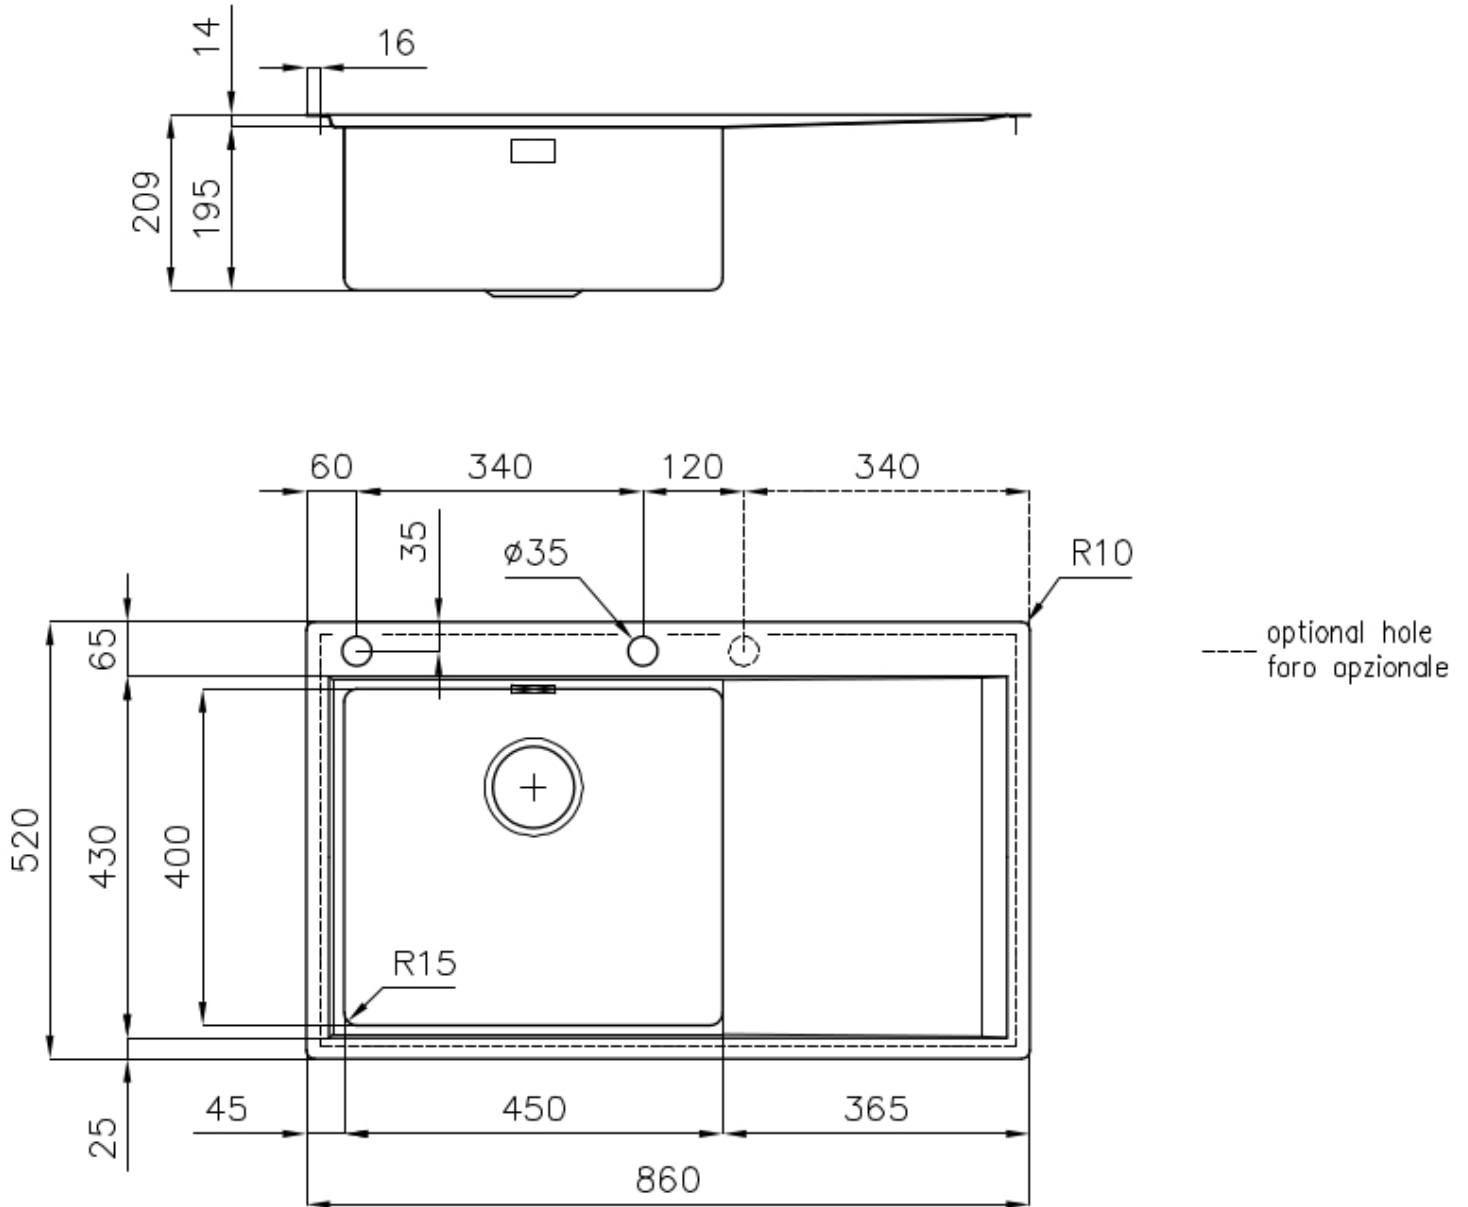

TECHNICAL DATA