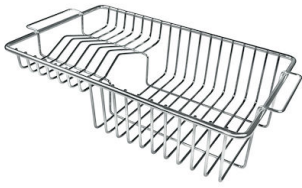

## OPTIONAL ACCESSORIES

**Cestello inox**  
8612 000

**Glass chopping board**  
8631 300

**HPDE Chopping board**  
8657 001

**HPDE Twin chopping board**  
8644 101

**Stainless steel plate rack**  
8100 154

**Stainless steel plate rack**  
8100 303  
\* only in combination with the accessory  
8644 101

**Stainless steel plate rack**  
8100 201

**White bowl**  
8153 100

**Graters kit with ring-holder and food collection tray**  
8159 101  
\* only in combination with the accessory  
8644 101